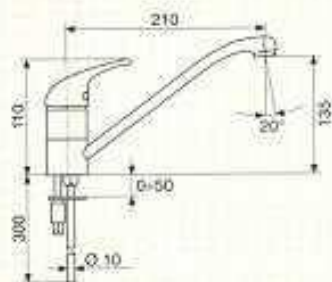

ARMAMIX®

ARMATUREN

ECO-LINE Single Lever Mixers

Bidet Mixer

with Ball-Joint Aerator
and Pop-Up Waste 1 1/4"
ART. 804 / A

Sink Mixer for Kitchen

with Swivel Spout
ART. 808 / A-C

Also available:

Sink Mixer for Kitchen

with Swivel Spout (HU)
ART. 808 / A

Wall Sink Mixer for Kitchen

with Swivel Spout (U)
ART. 811 / A

Bath and Shower Mixer

with Automatic Diverter,
Chrome Plated Flexible Hose 150 cm,
Wall Rest and Hand-Shower
ART. 805 / A

Also available:

Bath and Shower Mixer

with Automatic Diverter,
without Shower-Set
ART. 806 / A

Shower Mixer

with Chrome Plated Flexible Hose 150 cm,
Wall Rest and Hand-Shower
ART. 817 / A

Also available:

Shower Mixer