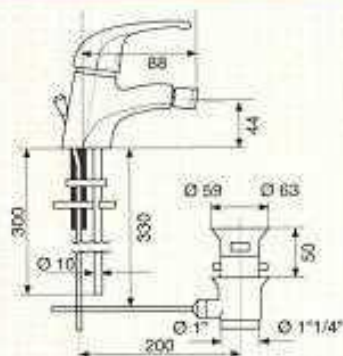

ARMAMIX®

ARMATUREN

ECO-LINE Single Lever Mixers

Bidet Mixer

with Ball-Joint Aerator
and Pop-Up Waste 1 1/4"
ART. 804 / A

Sink Mixer for Kitchen

with Swivel Spout
ART. 808 / A-C

Also available:

Sink Mixer for Kitchen

with Swivel Spout (HU)
ART. 808 / A

Wall Sink Mixer for Kitchen

with Swivel Spout (U)
ART. 811 / A

Bath and Shower Mixer

with Automatic Diverter,
Chrome Plated Flexible Hose 150 cm,
Wall Rest and Hand-Shower
ART. 805 / A

Also available:

Bath and Shower Mixer

with Automatic Diverter,
without Shower-Set
ART. 806 / A

Shower Mixer

with Chrome Plated Flexible Hose 150 cm,
Wall Rest and Hand-Shower
ART. 817 / A

Also available:

Shower Mixer