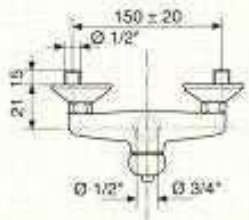

Shower Mixer

without Shower-Set
ART. 807 / A