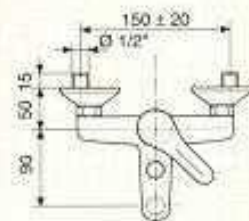

Sink Mixer for Kitchen

with Swivel Spout (HU)
ART. 808 / A

Wall Sink Mixer for Kitchen

with Swivel Spout (U)
ART. 811 / A

Bath and Shower Mixer

with Automatic Diverter,
Chrome Plated Flexible Hose 150 cm,
Wall Rest and Hand-Shower
ART. 805 / A

Also available:

Bath and Shower Mixer

with Automatic Diverter,
without Shower-Set
ART. 806 / A

Shower Mixer

with Chrome Plated Flexible Hose 150 cm,
Wall Rest and Hand-Shower
ART. 817 / A

Also available:

Shower Mixer