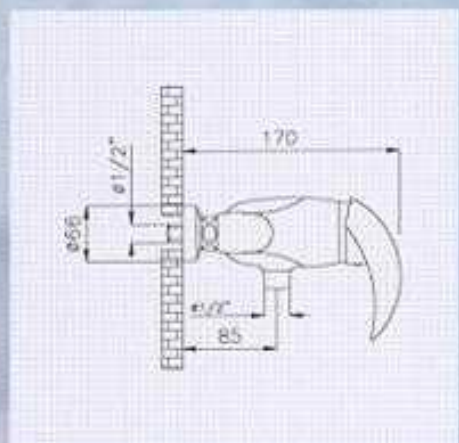

Also available:

Bath and Shower Mixer
without Shower Set
Art. 806/S

Shower Mixer
without Shower-Set
Art. 807/S

Also available:

Shower Mixer
complete with Handshower,
Wall Support and
Metal Flexible Hose 150cm
Art. 817/S