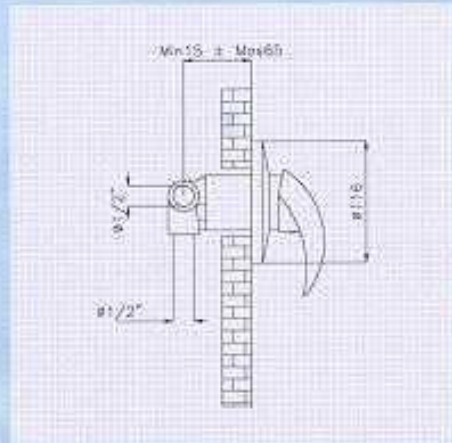

**Concealed
Shower Mixer**

without Diverter and
Escutcheon 116mm

Art. 816/S

Suitable Headshowers on request.

HSH is a registered trademark by:

HAN-SANITÄR GmbH & Co.

Sanitary Mixers and Fittings

P.O. Box 11 14 21 • D-20414 Hamburg

Schaartor 1, D-20459 Hamburg

Telephone 00 49-40-37 85 66-0

Telefax 00 49-40-36 79 00

E-Mail: HSH @ Han-Sanitaer.com

**Other HSH Single
Lever Mixers:**

Please require
more informations
from your local
distribution partner!

PRO-LINE

CLASSIC-LINE

ECO-LINE

We reserve the right to modify the articles shown in this catalogue in design and technical specification without further notice.

HSH
GERMANY