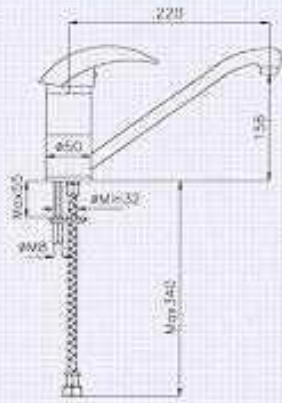

Kitchen Sink Mixer
with Cast Swivel Spout
Art. 808/5