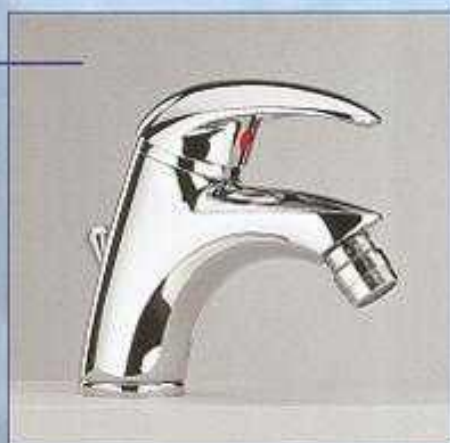

Washbasin Mixer
with Pop-Up Waste 1.1/4"
Art. 802/S

Bidet Mixer
with Pop-Up Waste 1.1/4"
Art. 804/S

Bath and Shower Mixer
with Automatic Diverter
complete with Handshower,
Wall Support and
Metal Flexible Hose 150cm
Art. 805/S

Also available:

Bath and Shower Mixer
without Shower Set
Art. 806/S

Shower Mixer
without Shower-Set
Art. 807/S

Also available:

Shower Mixer
complete with Handshower,
Wall Support and
Metal Flexible Hose 150cm
Art. 817/S

Form follows function: The HSH FALCON LINE offers a consequent homogeneous design and is easy to clean. Especially ergonomic aspects have been considered. Precious surfaces by galvanizing and electrostatic covering of colour powder. As standard colours available: Chrome, Chrome / Gold, Chrome / White, Gold / White. Other coloured versions on request.

Wall Sink Mixer
with Cast Swivel Spout
Art. 811/S

The HSH FALCON LINE Single Lever Mixers are working with exchangeable ceramic cartridges for highest reliability, protection from corrosion and lime deposits. The standard equipment covers an ergonomic metal handle, pop-up waste with metal underpart, metal aerator, flexible connection and a fast installation system. Options on request.