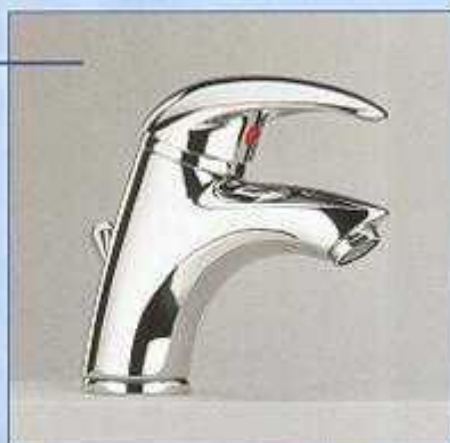

Washbasin Mixer
with Pop-Up Waste 1.1/4"
Art. 802/S

Bidet Mixer
with Pop-Up Waste 1.1/4"
Art. 804/S

Bath and Shower Mixer
with Automatic Diverter
complete with Handshower,
Wall Support and
Metal Flexible Hose 150cm
Art. 805/S

Also available:

Bath and Shower Mixer
without Shower Set
Art. 806/S

Shower Mixer
without Shower-Set
Art. 807/S

Also available:

Shower Mixer
complete with Handshower,
Wall Support and
Metal Flexible Hose 150cm
Art. 817/S

Form follows function: The HSH FALCON LINE offers a consequent homogeneous design and is easy to clean. Especially ergonomic aspects have been considered. Precious surfaces by galvanizing and electrostatic covering of colour powder. As standard colours available: Chrome, Chrome / Gold, Chrome / White, Gold / White. Other coloured versions on request.

Wall Sink Mixer
with Cast Swivel Spout
Art. 811/S

The HSH FALCON LINE Single Lever Mixers are working with exchangeable ceramic cartridges for highest reliability, protection from corrosion and lime deposits. The standard equipment covers an ergonomic metal handle, pop-up waste with metal underpart, metal aerator, flexible connection and a fast installation system. Options on request.