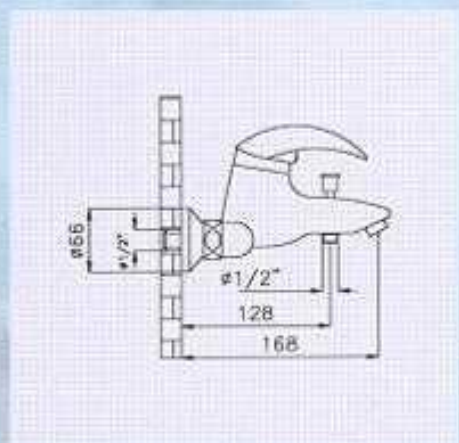

Washbasin Mixer
with Pop-Up Waste 1.1/4"
Art. 802/S

Bidet Mixer
with Pop-Up Waste 1.1/4"
Art. 804/S

Bath and Shower Mixer
with Automatic Diverter
complete with Handshower,
Wall Support and
Metal Flexible Hose 150cm
Art. 805/S

Also available:

Bath and Shower Mixer
without Shower Set
Art. 806/S

Shower Mixer
without Shower-Set
Art. 807/S

Also available:

Shower Mixer
complete with Handshower,
Wall Support and
Metal Flexible Hose 150cm
Art. 817/S

HSH
GERMANY

**Concealed
Shower Mixer**

with Automatic Diverter and
Escutcheon 186mm

Art. 815/S

Suitable Bath Spouts
and Headshowers on request.

**Concealed
Shower Mixer**

without Diverter and
Escutcheon 116mm