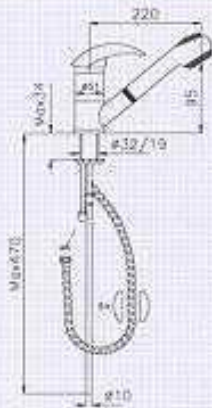

Kitchen Sink Mixer
with Extractable Handspray and
Automatic Diverter: Jet / Spray
Art. 810/5