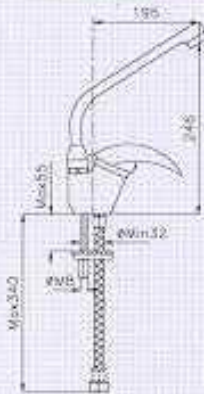

Kitchen Sink Mixer
in V-Shape Design
with Cast Swivel Spout
Art. 812/5