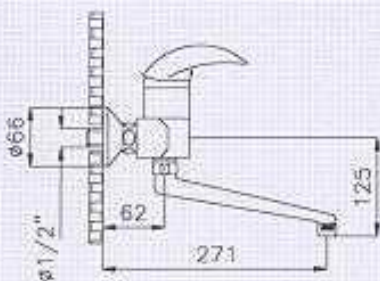

The HSH FALCON LINE Single Lever Mixers are working with exchangeable ceramic cartridges for highest reliability, protection from corrosion and lime deposits. The standard equipment covers an ergonomic metal handle, pop-up waste with metal underpart, metal aerator, flexible connection and a fast installation system. Options on request.

HSH
GERMANY