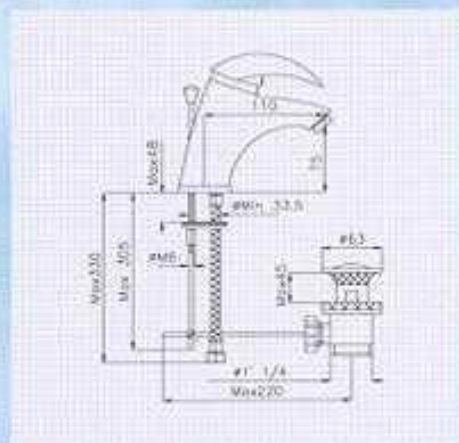

Washbasin Mixer
with Pop-Up Waste 1.1/4"
Art. 802/S

Bidet Mixer
with Pop-Up Waste 1.1/4"
Art. 804/S

Bath and Shower Mixer
with Automatic Diverter
complete with Handshower,
Wall Support and
Metal Flexible Hose 150cm
Art. 805/S

Also available:

Bath and Shower Mixer
without Shower Set
Art. 806/S

Shower Mixer
without Shower-Set
Art. 807/S

Also available:

Shower Mixer
complete with Handshower,
Wall Support and
Metal Flexible Hose 150cm
Art. 817/S

Wall Sink Mixer
with Cast Swivel Spout
Art. 811/S

The HSH FALCON LINE Single Lever Mixers are working with exchangeable ceramic cartridges for highest reliability, protection from corrosion and lime deposits. The standard equipment covers an ergonomic metal handle, pop-up waste with metal underpart, metal aerator, flexible connection and a fast installation system. Options on request.

HSH
GERMANY

**Concealed
Shower Mixer**

with Automatic Diverter and
Escutcheon 186mm

Art. 815/S

Suitable Bath Spouts
and Headshowers on request.

**Concealed
Shower Mixer**

without Diverter and
Escutcheon 116mm