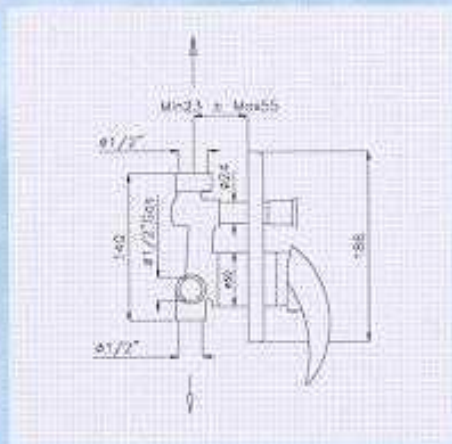

Wall Sink Mixer
with Cast Swivel Spout
Art. 811/S

The HSH FALCON LINE Single Lever Mixers are working with exchangeable ceramic cartridges for highest reliability, protection from corrosion and lime deposits. The standard equipment covers an ergonomic metal handle, pop-up waste with metal underpart, metal aerator, flexible connection and a fast installation system. Options on request.

HSH
GERMANY

**Concealed
Shower Mixer**

with Automatic Diverter and
Escutcheon 186mm

Art. 815/S

Suitable Bath Spouts
and Headshowers on request.

**Concealed
Shower Mixer**

without Diverter and
Escutcheon 116mm