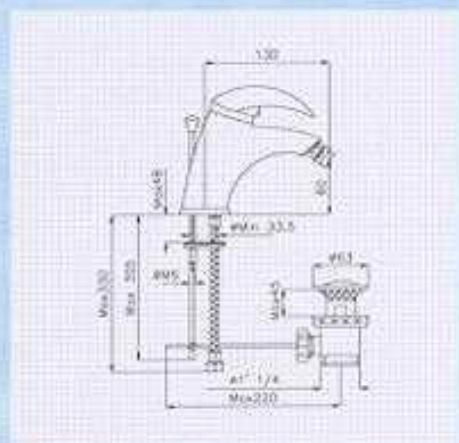

Washbasin Mixer
with Pop-Up Waste 1.1/4"
Art. 802/S

Bidet Mixer
with Pop-Up Waste 1.1/4"
Art. 804/S

Bath and Shower Mixer
with Automatic Diverter
complete with Handshower,
Wall Support and
Metal Flexible Hose 150cm
Art. 805/S

Also available:

Bath and Shower Mixer
without Shower Set
Art. 806/S

Shower Mixer
without Shower-Set
Art. 807/S

Also available:

Shower Mixer
complete with Handshower,
Wall Support and
Metal Flexible Hose 150cm
Art. 817/S

Wall Sink Mixer
with Cast Swivel Spout
Art. 811/S

The HSH FALCON LINE Single Lever Mixers are working with exchangeable ceramic cartridges for highest reliability, protection from corrosion and lime deposits. The standard equipment covers an ergonomic metal handle, pop-up waste with metal underpart, metal aerator, flexible connection and a fast installation system. Options on request.

HSH
GERMANY

**Concealed
Shower Mixer**

with Automatic Diverter and
Escutcheon 186mm

Art. 815/S

Suitable Bath Spouts
and Headshowers on request.

**Concealed
Shower Mixer**

without Diverter and
Escutcheon 116mm