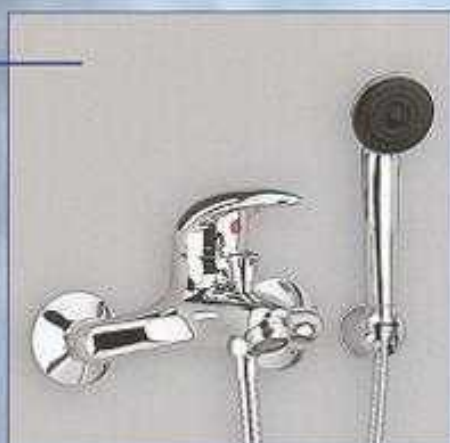

Washbasin Mixer
with Pop-Up Waste 1.1/4"
Art. 802/S

Bidet Mixer
with Pop-Up Waste 1.1/4"
Art. 804/S

Bath and Shower Mixer
with Automatic Diverter
complete with Handshower,
Wall Support and
Metal Flexible Hose 150cm
Art. 805/S

Also available:

Bath and Shower Mixer
without Shower Set
Art. 806/S

Shower Mixer
without Shower-Set
Art. 807/S

Also available:

Shower Mixer
complete with Handshower,
Wall Support and
Metal Flexible Hose 150cm
Art. 817/S

Form follows function: The HSH FALCON LINE offers a consequent homogeneous design and is easy to clean. Especially ergonomic aspects have been considered. Precious surfaces by galvanizing and electrostatic covering of colour powder. As standard colours available: Chrome, Chrome / Gold, Chrome / White, Gold / White. Other coloured versions on request.

Wall Sink Mixer
with Cast Swivel Spout
Art. 811/S

The HSH FALCON LINE Single Lever Mixers are working with exchangeable ceramic cartridges for highest reliability, protection from corrosion and lime deposits. The standard equipment covers an ergonomic metal handle, pop-up waste with metal underpart, metal aerator, flexible connection and a fast installation system. Options on request.