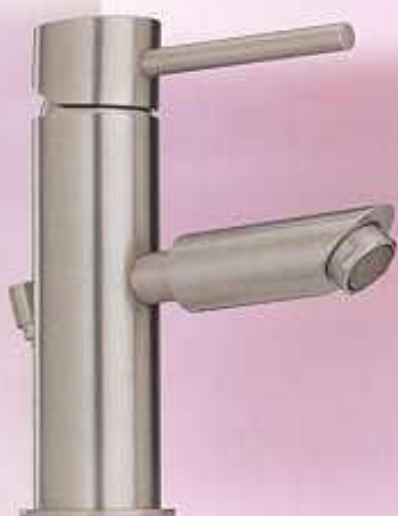

Washbasin Mixer
Chromed Polished Finish
 with Pop-Up Waste 1.1/4"

Art. 802 / M

Washbasin Mixer
Titanium Finish
 with Pop-Up Waste 1.1/4"

Art. 802 / M / T

Metro-line Special :
Titanium finish as perfect complement for stainless steel basin bowls and sinks.

Bidet Mixer
Chromed Polished Finish
 with Pop-Up Waste 1.1/4"

Art. 804 / M

The new HSH Metro-line has been consequently designed to follow more pure, minimalistic bathroom atmosphere. Clear images, reduced to the fundamental at a very high technical level.

Bath and Shower Mixer
 Chromed Polished Finish
 with Automatic Diverter
 for Flexible Connection 1/2"

Art. 806 / M

Shower Mixer
 Chromed Polished Finish
 for Flexible Connection 1/2"

Art. 807 / M

Shower-Set "Metro"
 With chromed 1-Way Handshower
 including Anti-Calc Feature,
 chromed Swivel Wall Support,
 and C.P. Metal Flexible Hose 1/2"x 150 cm
 (Design modifications will be advised)

Art. 518 / M

G E R M A N Y

All Metro-line mixers are available in chromed polished and titanium finishes. These fine HSH Single Lever Mixers are working with exchangeable ceramic cartridges for highest reliability, protection from corrosion and lime deposits.