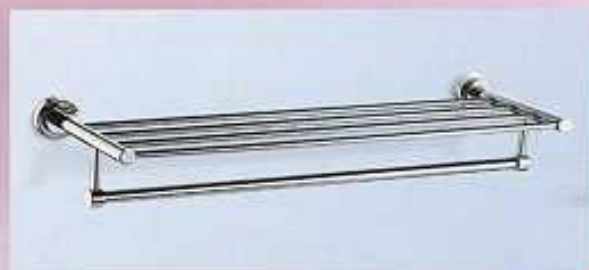

Art. 950 / M

Angle Valve with Rosette
Chromed Polished Finish
1/2" x 3/8" or 1/2" x 1/2"

Art. 122 / M

Waste 1.1/4 " for Basins and Bowls
Chromed Polished Finish
with Integrated Overflow
Diameter 65 mm

Art. 137 / M

Bottle Trap 1.1/4" x 32mm

Chromed Polished Finish
with Vertical Pipe 165 mm
and Horizontal Pipe 300 mm

Art. 135 / M

Bottle Trap 1.1/4" x 32mm

Chromed Polished Finish
with Vertical Pipe 165 mm
with Horizontal Pipe 300 mm

Heavy Type

Art. 135 H / M

Paper Holder
Chromed Polished Brass

Art. 4198 / M

Toilet Brush Holder
Chromed Polished Brass
and Satin Glass

Art. 4192 / M

Towel Holder
Chromed Polished Brass
Swivel Double Arms

Art. 4194 / M

Towel Rack
Chromed Polished Brass
Sizes 45 / 60 / 80 cm

Art. 4814 / M

Bath Tub Basket
Chromed Polished Brass
Other models on request

Art. 4190 / M

Soap Holder
Chromed Polished Brass
and Satin Glass

Art. 4197 / M