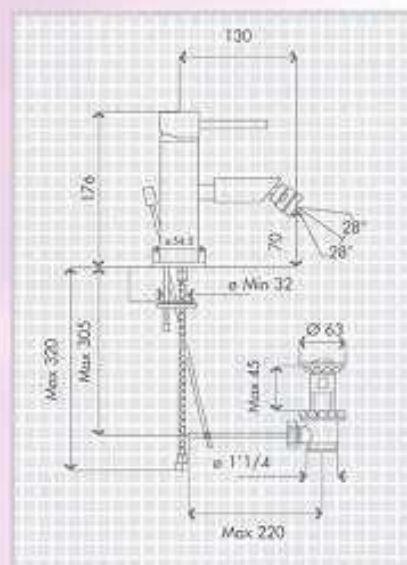

The new HSH Metro-line has been consequently designed to follow more pure, minimalistic bathroom atmosphere. Clear images, reduced to the fundamental at a very high technical level.