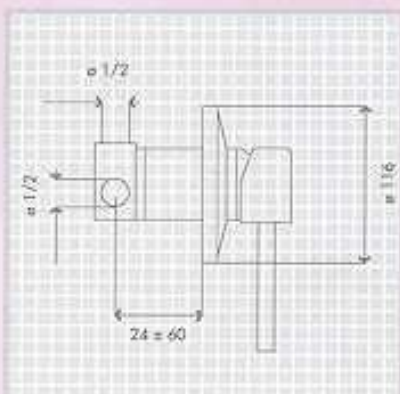

The Metro-line mixers are equipped with metal lever handle as shown, pop-up waste with metal underpart, metal aerator, flexible connection, chromed polished brass rosettes and a fast installation system. Options on request.