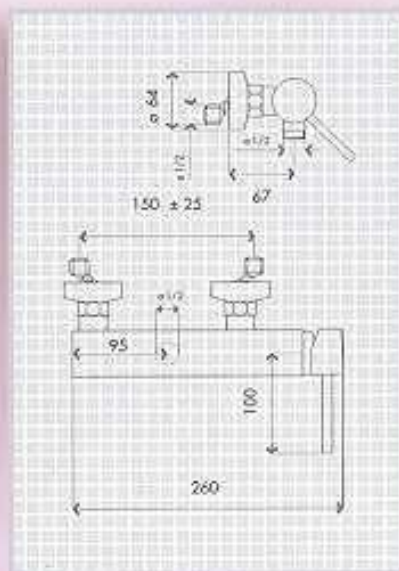

Bath and Shower Mixer
 Chromed Polished Finish
 with Automatic Diverter
 for Flexible Connection 1/2"

Art. 806 / M

Shower Mixer
 Chromed Polished Finish
 for Flexible Connection 1/2"

Art. 807 / M

Shower-Set "Metro"
 With chromed 1-Way Handshower
 including Anti-Calc Feature,
 chromed Swivel Wall Support,
 and C.P. Metal Flexible Hose 1/2"x 150 cm
 (Design modifications will be advised)

Art. 950 / M

Angle Valve with Rosette
Chromed Polished Finish
1/2" x 3/8" or 1/2" x 1/2"

Art. 122 / M

Waste 1.1/4 " for Basins and Bowls
Chromed Polished Finish
with Integrated Overflow
Diameter 65 mm

Art. 137 / M