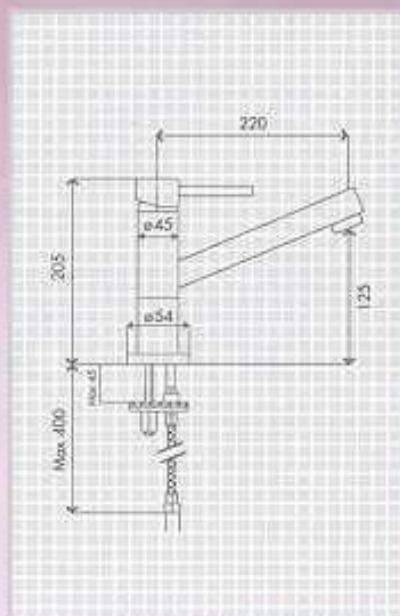

High Basin Mixer
Chromed Polished Finish
without Pop-Up Waste
for Lay-On Basins and Bowls

Art. 800 / M