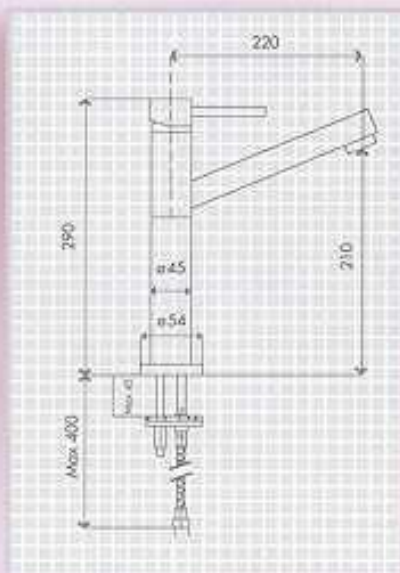

Concealed Shower Mixer
Chromed Polished Finish
without Diverter and
Escutcheon 116 mm

Art. 816 / M

Also available:
Chromed Polished Finish
with Automatic Diverter

Art. 815 / M