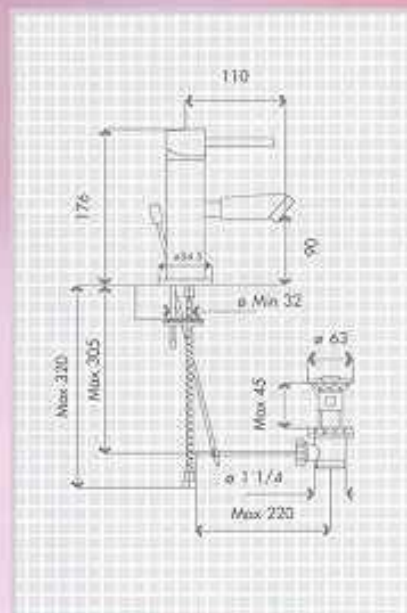

Washbasin Mixer
Chromed Polished Finish
 with Pop-Up Waste 1.1/4"

Art. 802 / M

Washbasin Mixer
Titanium Finish
 with Pop-Up Waste 1.1/4"

Art. 802 / M / T

Metro-line Special :
Titanium finish as perfect complement for stainless steel basin bowls and sinks.

Bath and Shower Mixer
 Chromed Polished Finish
 with Automatic Diverter
 for Flexible Connection 1/2"

Art. 806 / M

Shower Mixer
 Chromed Polished Finish
 for Flexible Connection 1/2"

Art. 807 / M

Shower-Set "Metro"
 With chromed 1-Way Handshower
 including Anti-Calc Feature,
 chromed Swivel Wall Support,
 and C.P. Metal Flexible Hose 1/2"x 150 cm
 (Design modifications will be advised)

Art. 950 / M

Angle Valve with Rosette
Chromed Polished Finish
1/2" x 3/8" or 1/2" x 1/2"

Art. 122 / M

Waste 1.1/4 " for Basins and Bowls
Chromed Polished Finish
with Integrated Overflow
Diameter 65 mm

Art. 137 / M

Bottle Trap 1.1/4" x 32mm

Chromed Polished Finish
with Vertical Pipe 165 mm
and Horizontal Pipe 300 mm

Art. 135 / M

Bottle Trap 1.1/4" x 32mm

Chromed Polished Finish
with Vertical Pipe 165 mm
with Horizontal Pipe 300 mm