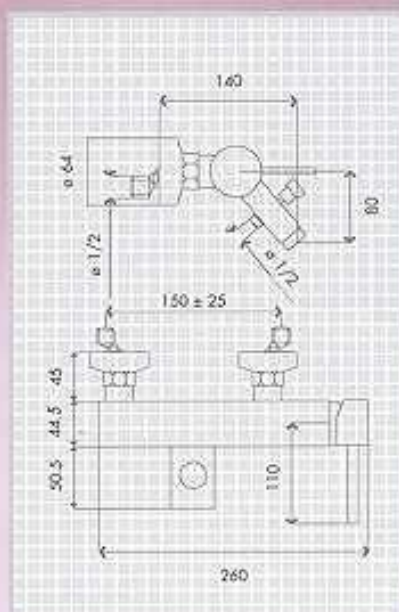

Bidet Mixer
Chromed Polished Finish
 with Pop-Up Waste 1.1/4"

Art. 804 / M

The new HSH Metro-line has been consequently designed to follow more pure, minimalistic bathroom atmosphere. Clear images, reduced to the fundamental at a very high technical level.

Bath and Shower Mixer
 Chromed Polished Finish
 with Automatic Diverter
 for Flexible Connection 1/2"

Art. 806 / M

Shower Mixer
 Chromed Polished Finish
 for Flexible Connection 1/2"

Art. 807 / M

Shower-Set "Metro"
 With chromed 1-Way Handshower
 including Anti-Calc Feature,
 chromed Swivel Wall Support,
 and C.P. Metal Flexible Hose 1/2"x 150 cm
 (Design modifications will be advised)

Art. 950 / M

Angle Valve with Rosette
Chromed Polished Finish
1/2" x 3/8" or 1/2" x 1/2"

Art. 122 / M

Waste 1.1/4 " for Basins and Bowls
Chromed Polished Finish
with Integrated Overflow
Diameter 65 mm

Art. 137 / M