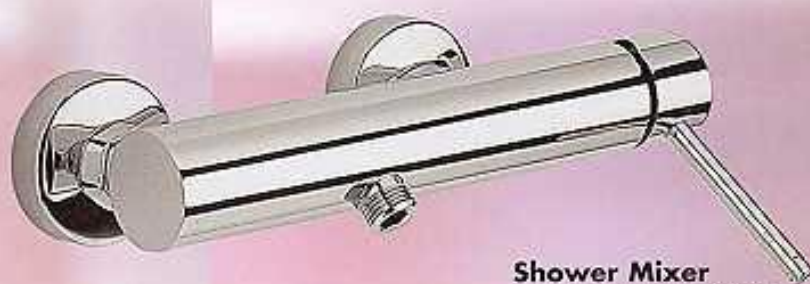

Washbasin Mixer
Chromed Polished Finish
 with Pop-Up Waste 1.1/4"

Art. 802 / M

Washbasin Mixer
Titanium Finish
 with Pop-Up Waste 1.1/4"

Art. 802 / M / T

Metro-line Special :
Titanium finish as perfect complement for stainless steel basin bowls and sinks.

Bidet Mixer
Chromed Polished Finish
 with Pop-Up Waste 1.1/4"

Art. 804 / M

The new HSH Metro-line has been consequently designed to follow more pure, minimalistic bathroom atmosphere. Clear images, reduced to the fundamental at a very high technical level.

Bath and Shower Mixer
 Chromed Polished Finish
 with Automatic Diverter
 for Flexible Connection 1/2"

Art. 806 / M

Shower Mixer
 Chromed Polished Finish
 for Flexible Connection 1/2"

Art. 807 / M

Shower-Set "Metro"
 With chromed 1-Way Handshower
 including Anti-Calc Feature,
 chromed Swivel Wall Support,
 and C.P. Metal Flexible Hose 1/2"x 150 cm
 (Design modifications will be advised)

Art. 518 / M

G E R M A N Y

All Metro-line mixers are available in chromed polished and titanium finishes. These fine HSH Single Lever Mixers are working with exchangeable ceramic cartridges for highest reliability, protection from corrosion and lime deposits.