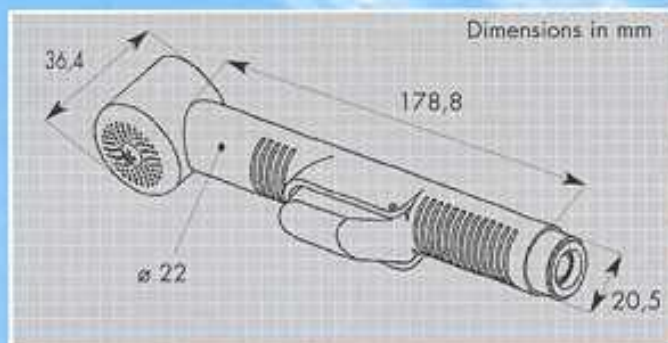

Art. 556
As above but with White
Handshower with
Classic Function

Technical Specifications:

Material - Highclass ABS for Body and Spray Face. Brass (MS60) for Inner Tube and Screws. Stainless Steel for Inner Spring. Rubber neutral in Taste for Washers and O-Rings.