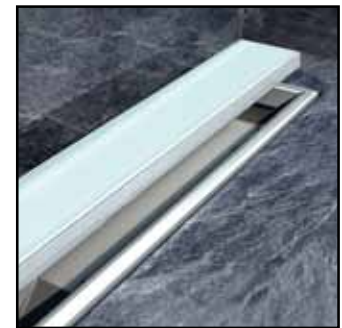

Sanitary

The DOCIA® range features a variety of innovative, reliable and attractive solutions, making it the perfect choice to meet the aesthetic and technical demands of all bathroom projects. Our channel solutions are fully secure, featuring an integrated slope to prevent the build-up of stagnant water and 50 mm water seal to prevent rising smells. Give your bathroom a clean, understated look with our new black or white crystal designer gratings.

ADVANTAGES

Attractive design.

Toughened glass for exceptional impact resistance performance. Load class H1.5 (1.5 kN).

Available in 50 mm width and the following lengths: 70/80/90/100 cm.

Hygienic and easy to clean. Full access to the water pipe.