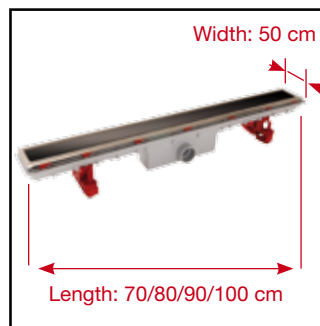

ADVANTAGES

Attractive design.

Toughened glass for exceptional impact resistance performance. Load class H1.5 (1.5 kN).

Available in 50 mm width and the following lengths: 70/80/90/100 cm.

Hygienic and easy to clean. Full access to the water pipe.